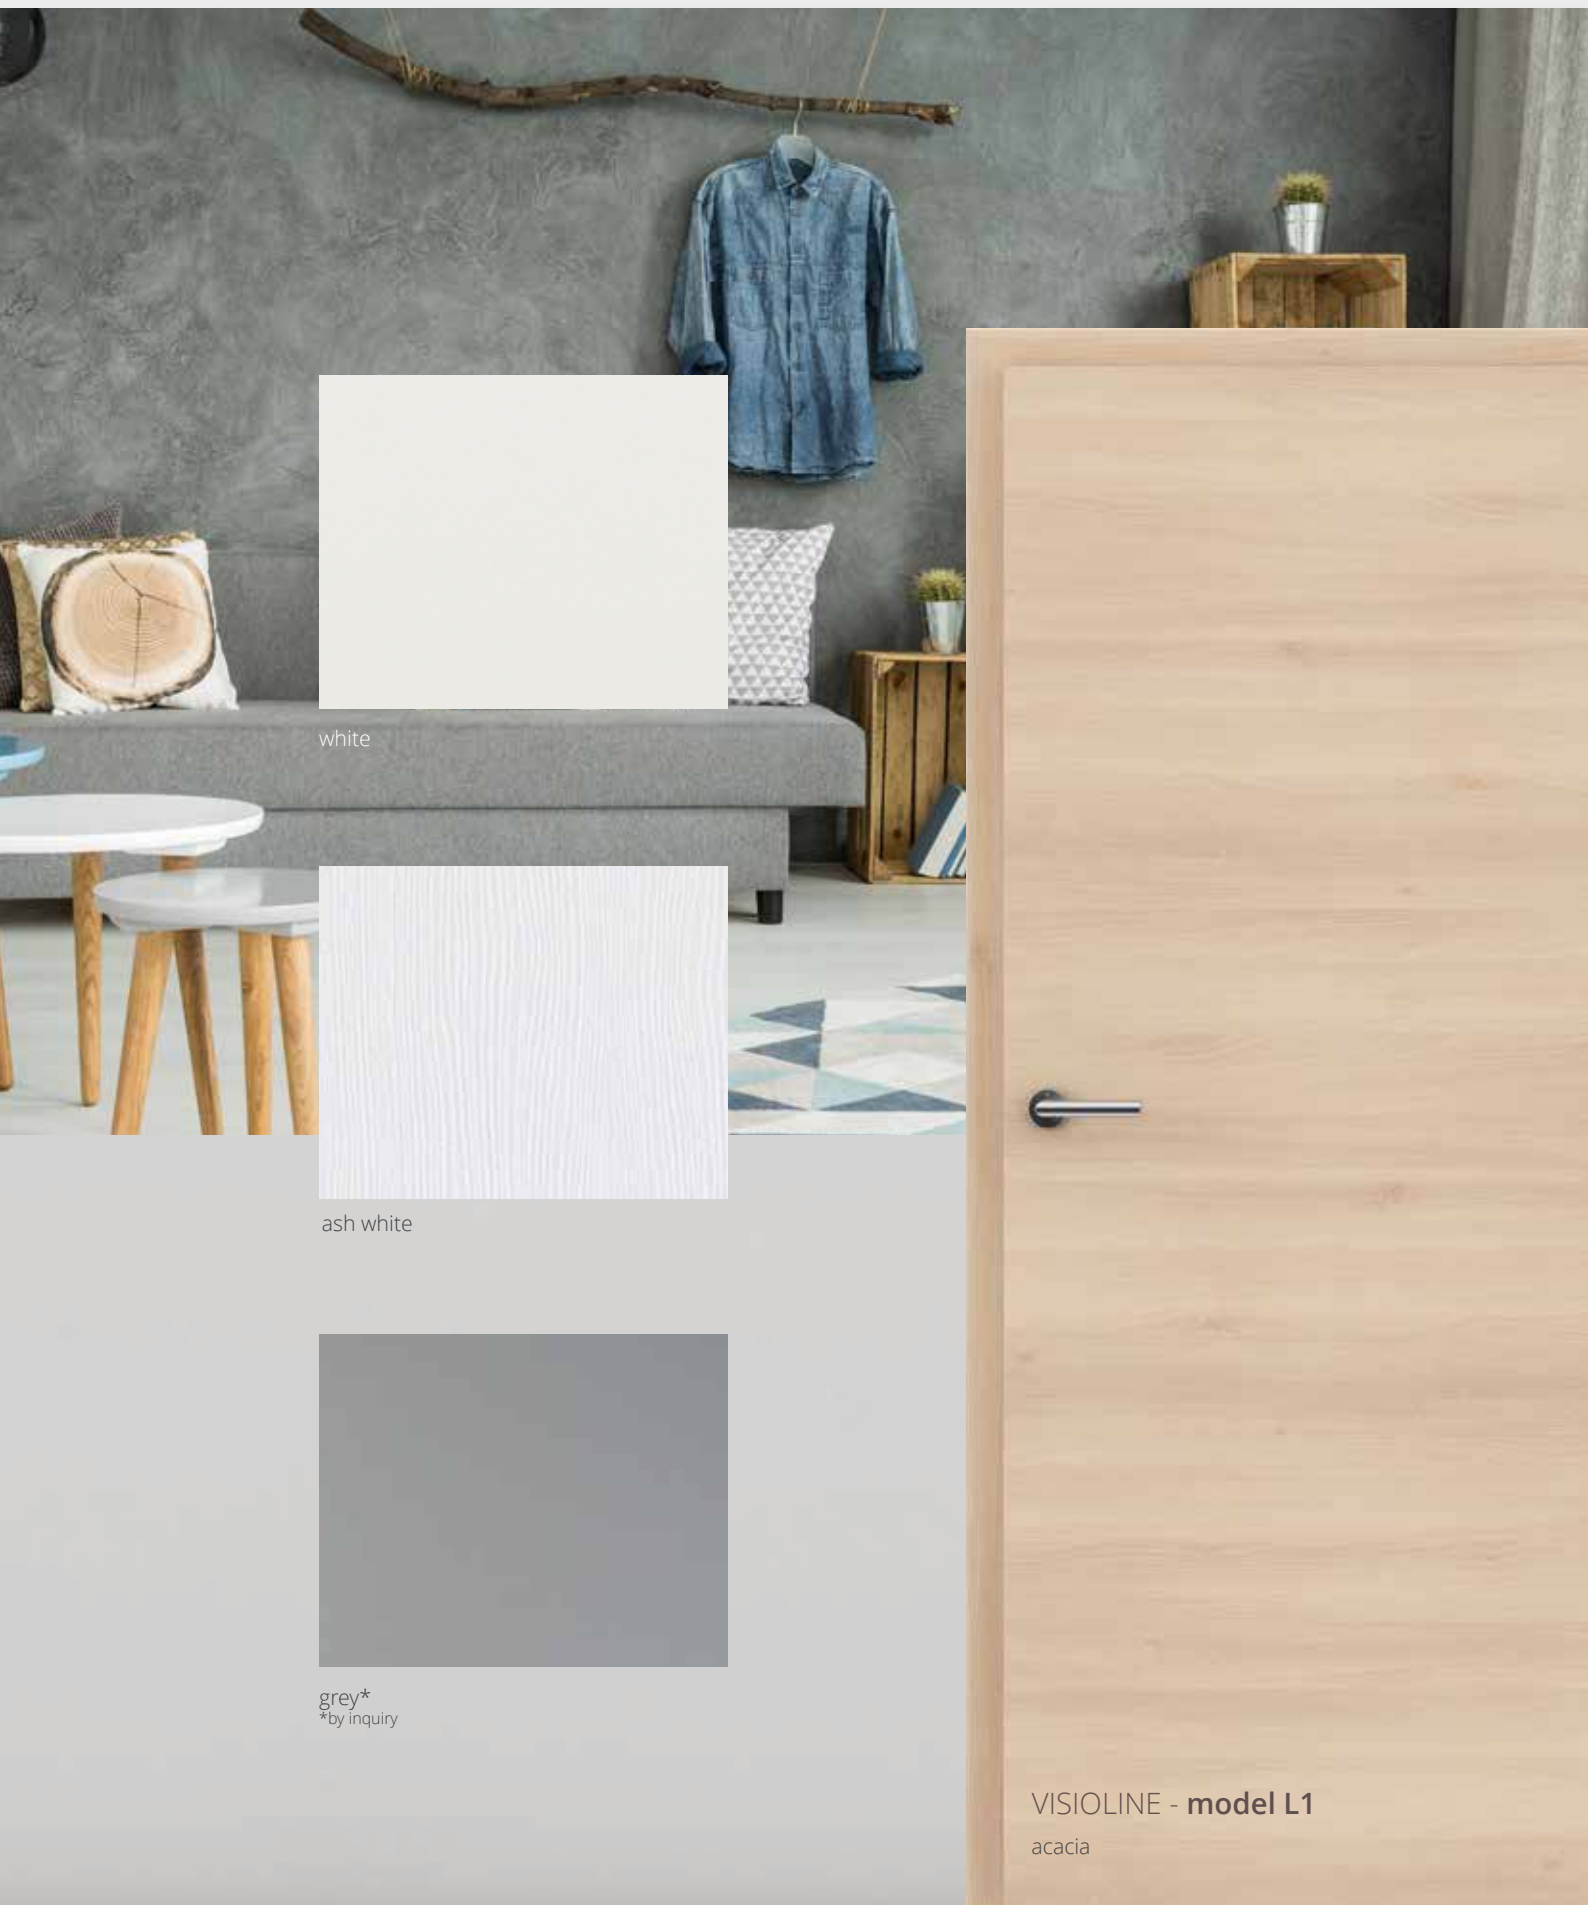

model L1

model L3

model P1

VISIOLINE - model L3

limed oak

white

ash white

grey\*  
\*by inquiry