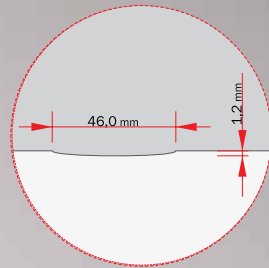

DIAGRAMS OF KAISERLINE MODELS