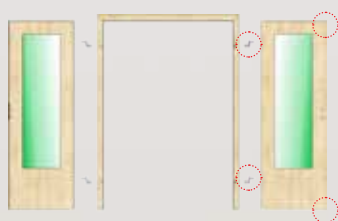

DUOline

DOUBLE-LEAF DOORS

SEAL LINING

FOR DOUBLE-LEAF DOORS

To improve the user experience even more, the classic double-leaf door was upgraded with a seal lining in the groove of the main leaf.

THE ADVANTAGES WE
HAVE OBTAINED BY THE
INSTALLATION OF THE SEAL:

- softer door closing
- tight fitting of the main leaf onto the dependent leaf
- prevents rattling of the door in case of a draft
- there is no visible light through the groove.