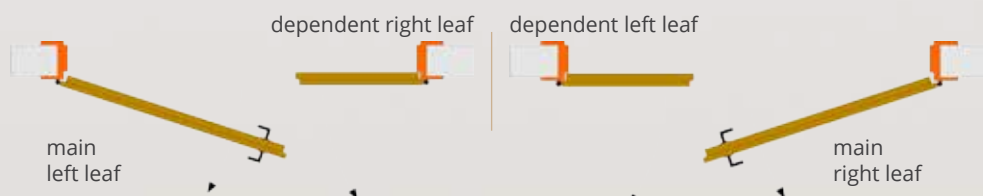

DUOline

DOUBLE-LEAF DOORS

SEAL LINING

FOR DOUBLE-LEAF DOORS

To improve the user experience even more, the classic double-leaf door was upgraded with a seal lining in the groove of the main leaf.

THE ADVANTAGES WE
HAVE OBTAINED BY THE
INSTALLATION OF THE SEAL:

- softer door closing
- tight fitting of the main leaf onto the dependent leaf
- prevents rattling of the door in case of a draft
- there is no visible light through the groove.