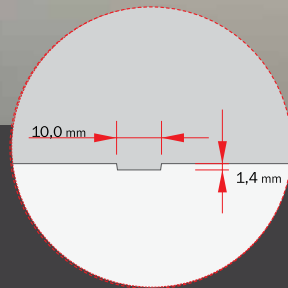

RELIEFI - EASY (10 x 1,4 mm)