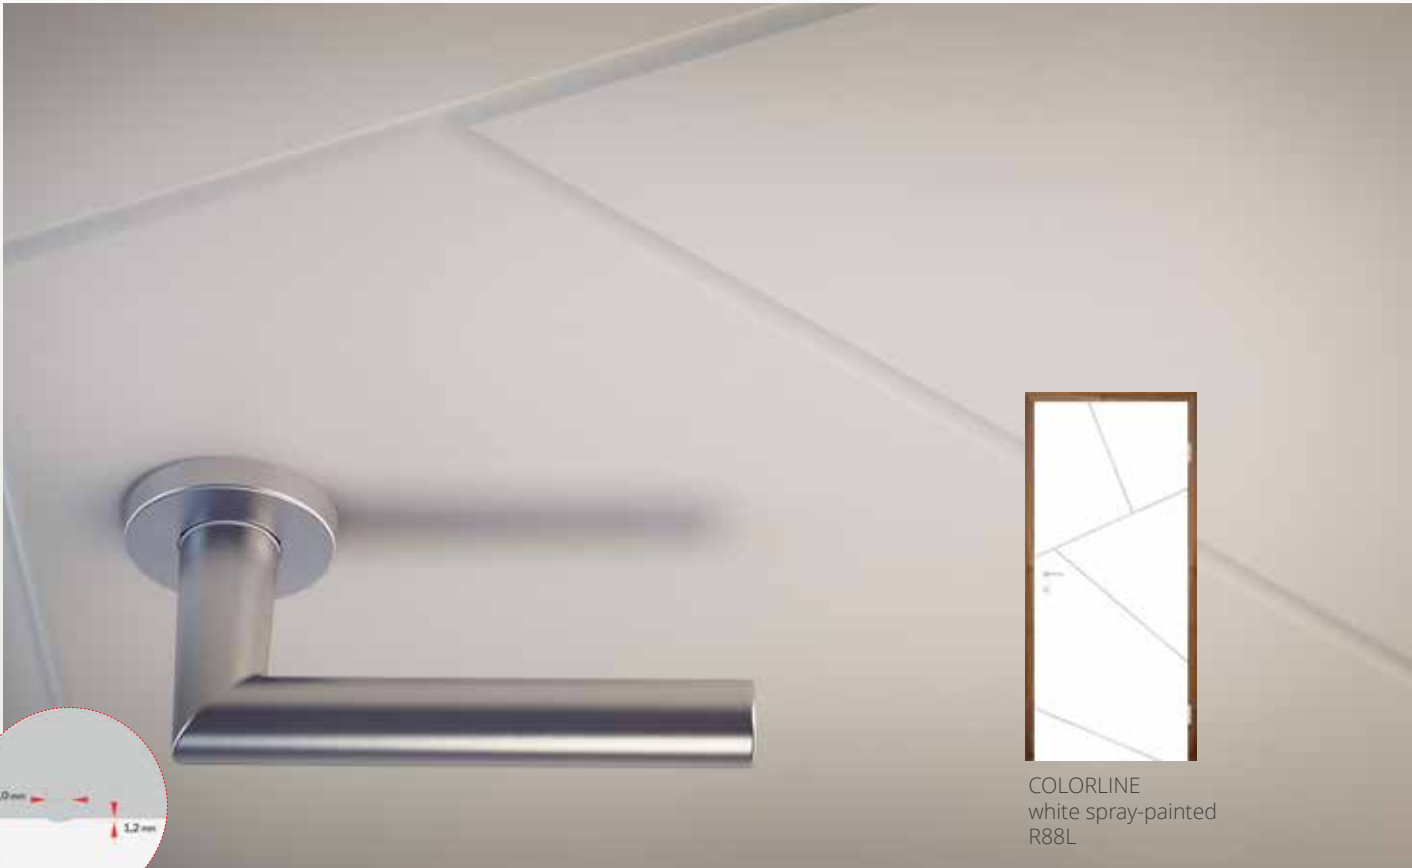

## DOOR GLAZING

is a perfect solution to fill your rooms with natural daylight and provides a good overview of adjacent rooms and the outside world.

COLORLINE

COLORLINE  
white spray-painted  
R88L