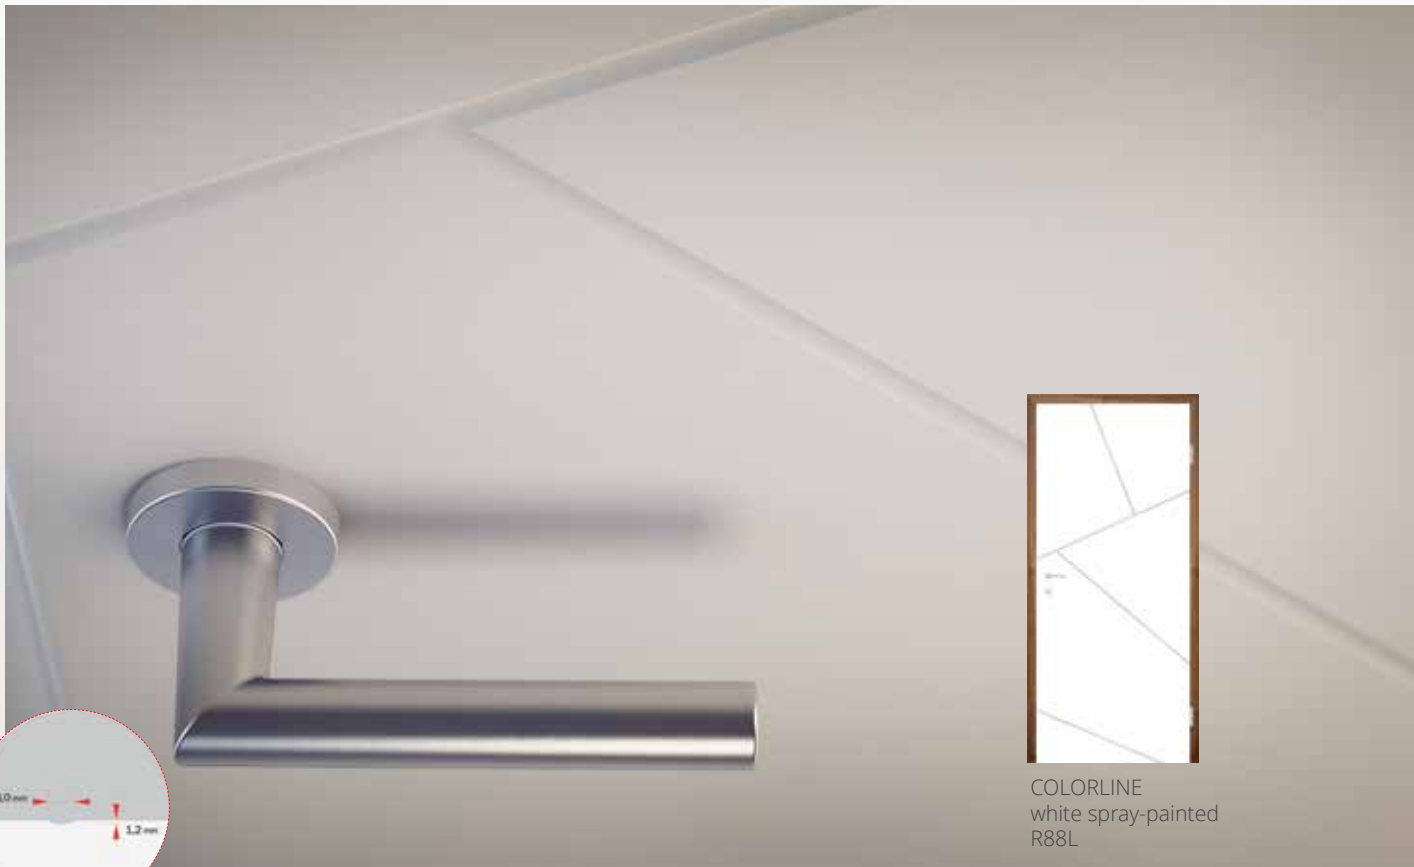

## DOOR GLAZING

is a perfect solution to fill your rooms with natural daylight and provides a good overview of adjacent rooms and the outside world.

COLORLINE

COLORLINE  
white spray-painted  
R88L