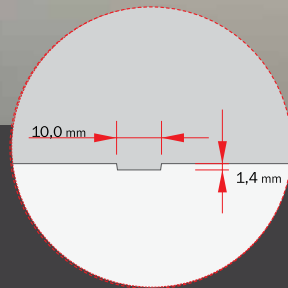

COLORLINE  
white-painted  
(UV COIL COATED)  
R29L

COLORLINE  
white-painted  
(UV COIL COATED)  
R34L

COLORLINE  
white-painted  
(UV COIL COATED)  
R87L

RELIEFI - EASY (10 x 1,4 mm)

COLORLINE  
white-painted  
(UV COIL COATED)  
R70L