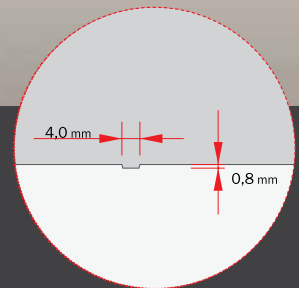

RELIEFI - EASY (4,0 x 0,8 mm)